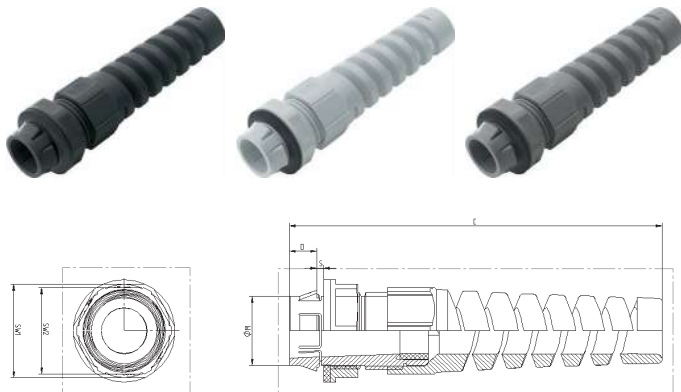

SKINTOP® metric plastic cable glands • SKINTOP® bending protection

SKINTOP® CLICK BS

Info

- The most innovative cable insertion system in the market for a fast and highly flexible assembly. Simply click in - turn to the left - turn to the right - finished. The result: fixed, centred, strain-relieved fitting and maximum protection class in a few seconds.

Material
Body: special polyamide
Seal: special elastomer

Protection rating
IP 68 - 4 bar (M12)
IP 68 - 5 bar (M16 - M32)

Temperature range
-20°C to +100°C

Article number	Article designation / size	Clamping range ØF (mm)	M (hole in mm)	SW1/SW2 mm	Overall length, C (mm)	Thread length, D (mm)	Wall thickness, S (mm)	Pieces / PU
SKINTOP® CLICK BS light grey								
53112932	CLICK BS 12	4,5-7	12.3 (-0.2)	18 / 15	74.0	8	1.0 - 4.0	50
53112888	CLICK BS 16	5-9	16.3 (-0.2)	22 / 19	94.0	8	1.0 - 4.0	50
53112889	CLICK BS 20	7-13	20.3 (-0.2)	27 / 25	108.0	8	1.0 - 4.0	25
53112890	CLICK BS 25	9-17	25.3 (-0.2)	32 / 30	127.0	8	1.0 - 4.0	25
53112933	CLICK BS 32	11-21	32.3 (-0.2)	40 / 36	155.0	8	1.0 - 4.0	25
SKINTOP® CLICK BS silver grey								
53112934	CLICK BS 12	4,5-7	12.3 (-0.2)	18 / 15	74.0	8	1.0 - 4.0	50
53112906	CLICK BS 16	5-9	16.3 (-0.2)	22 / 25	94.0	8	1.0 - 4.0	50
53112907	CLICK BS 20	7-13	20.3 (-0.2)	27 / 25	108.0	8	1.0 - 4.0	25
53112908	CLICK BS 25	9-17	25.3 (-0.2)	32 / 30	127.0	8	1.0 - 4.0	25
53112935	CLICK BS 32	11-21	32.3 (-0.2)	40 / 36	155.0	8	1.0 - 4.0	25
SKINTOP® CLICK BS black								
53112936	CLICK BS 12	4,5-7	12.3 (-0.2)	18 / 15	74.0	8	1.0 - 4.0	50
53112909	CLICK BS 16	5-9	16.3 (-0.2)	22 / 19	94.0	8	1.0 - 4.0	50
53112911	CLICK BS 20	7-13	20.3 (-0.2)	27 / 25	108.0	8	1.0 - 4.0	25
53112912	CLICK BS 25	9-17	25.3 (-0.2)	32 / 30	127.0	8	1.0 - 4.0	25
53112937	CLICK BS 32	11-21	32.3 (-0.2)	40 / 36	155.0	8	1.0 - 4.0	25