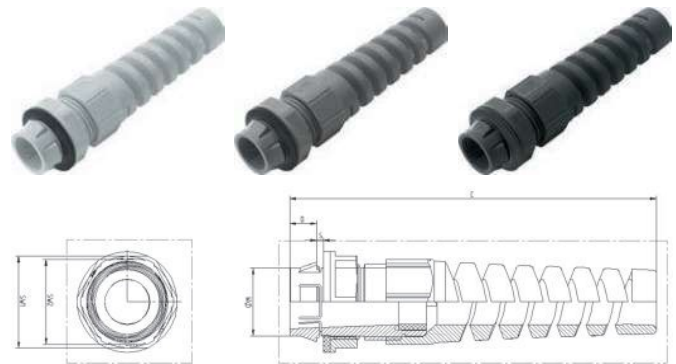

SKINTOP® CLICK BS

Info

- The most innovative cable insertion system in the market for a fast and highly flexible assembly. Simply click in - turn to the left - turn to the right - finished. The result: fixed, centred, strain-relieved fitting and maximum protection class in a few seconds.

Benefits

- Reliable bending protection for cable conservation and functional reliability
- Save up to 70% of the time with the innovative CLICK system
- No thread required
- To protect flexible cables
- Fewer parts, counter nut no longer needed

Colour delivered
 Silver grey (RAL 7001)
 Light grey (RAL 7035)
 Black (RAL 9005), UV-resistant

Material
 Body: special polyamide
 Seal: special elastomer

Protection rating
 IP 68 - 4 bar (M12)
 IP 68 - 5 bar (M16 - M25)
 IP 68 - 1 bar (M32)